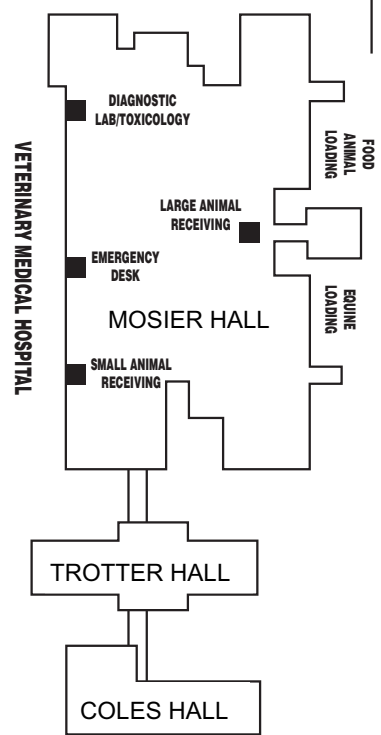

*** VETERINARY MEDICAL CENTER
KANSAS STATE UNIVERSITY**

DENISON AVE

MID CAMPUS DRIVE