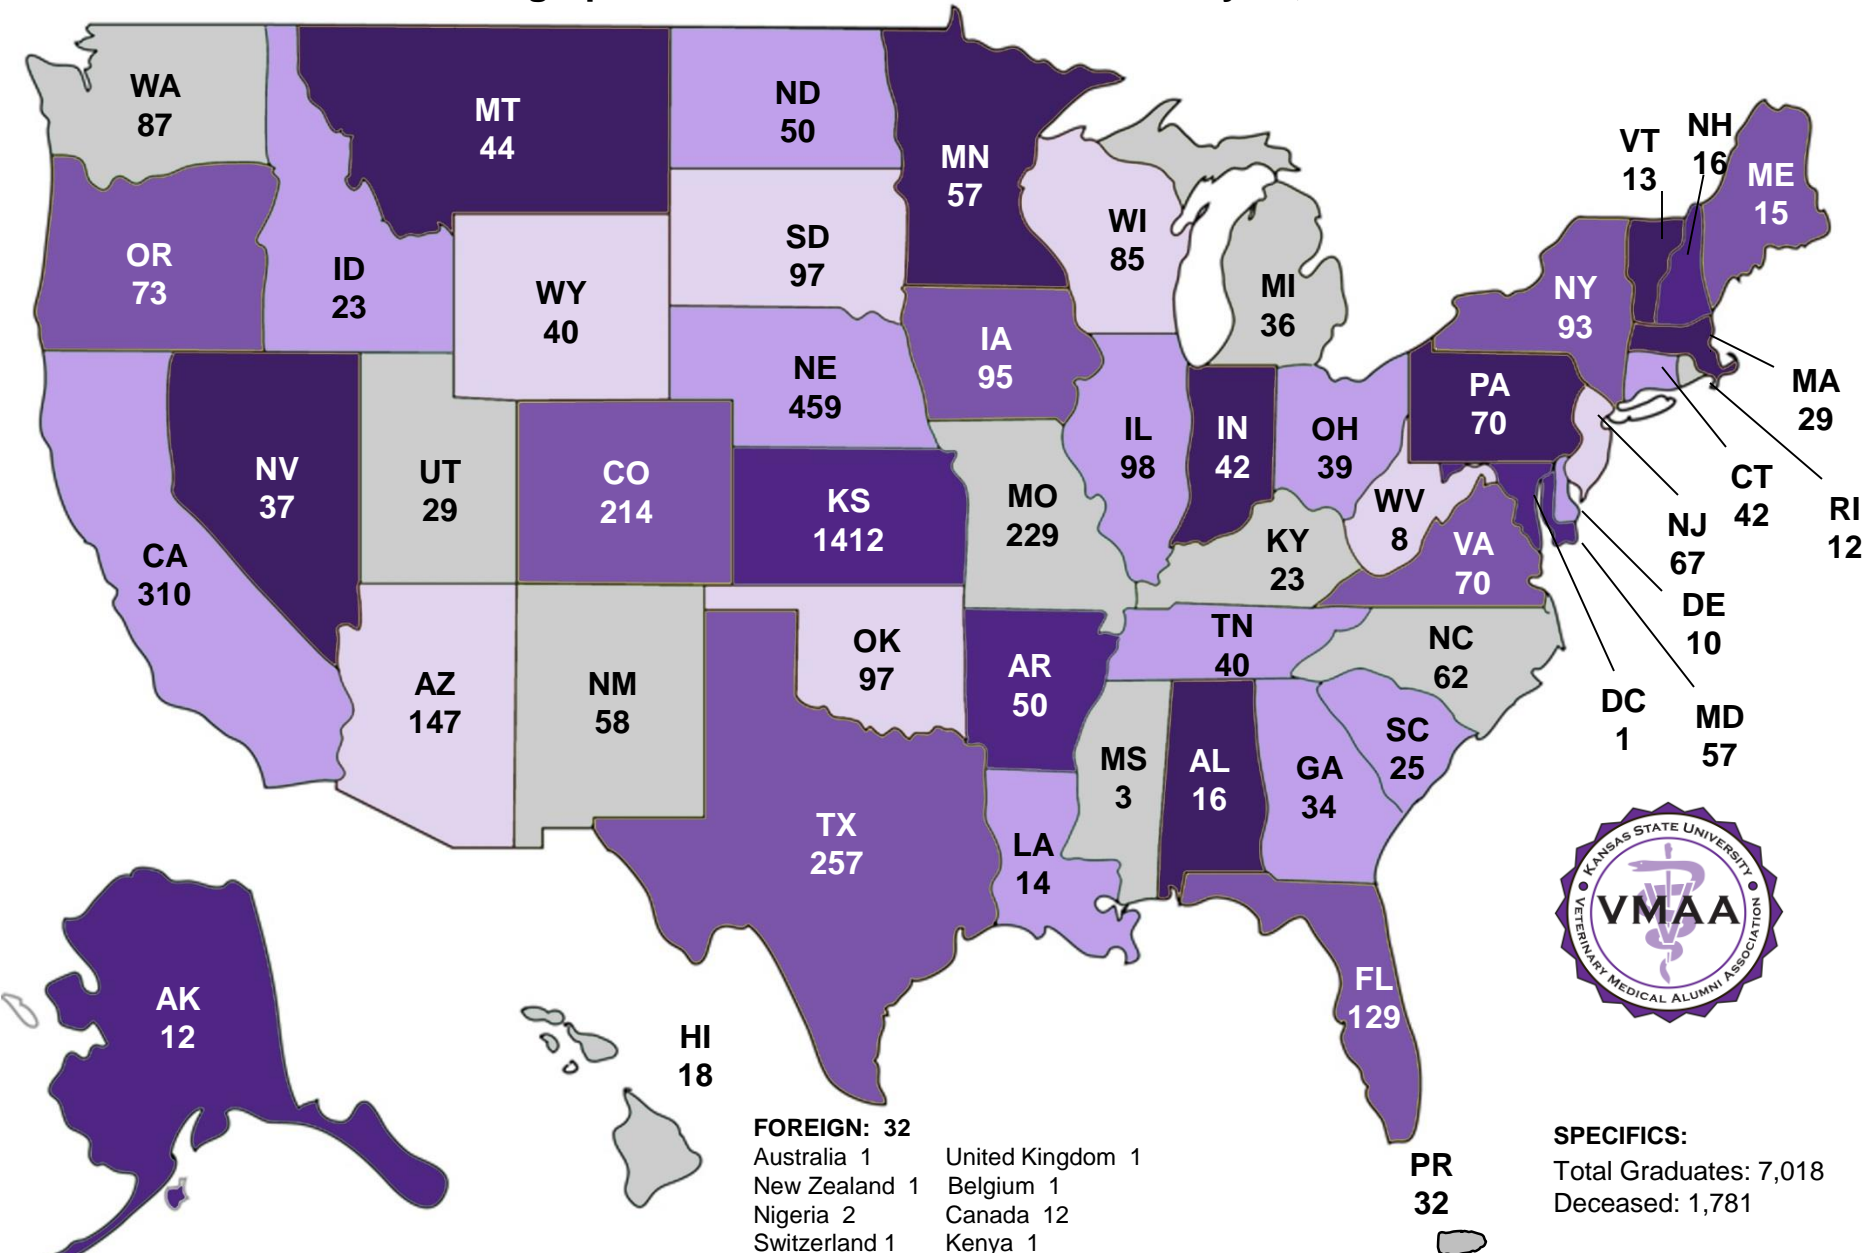

Kansas State University, College of Veterinary Medicine (KSU CVM) Geographic Distribution of Alumni as of July 28, 2016

FOREIGN: 32
 Australia 1 United Kingdom 1
 New Zealand 1 Belgium 1
 Nigeria 2 Canada 12
 Switzerland 1 Kenya 1

SPECIFICS:
 Total Graduates: 7,018
 Deceased: 1,781

PR
32