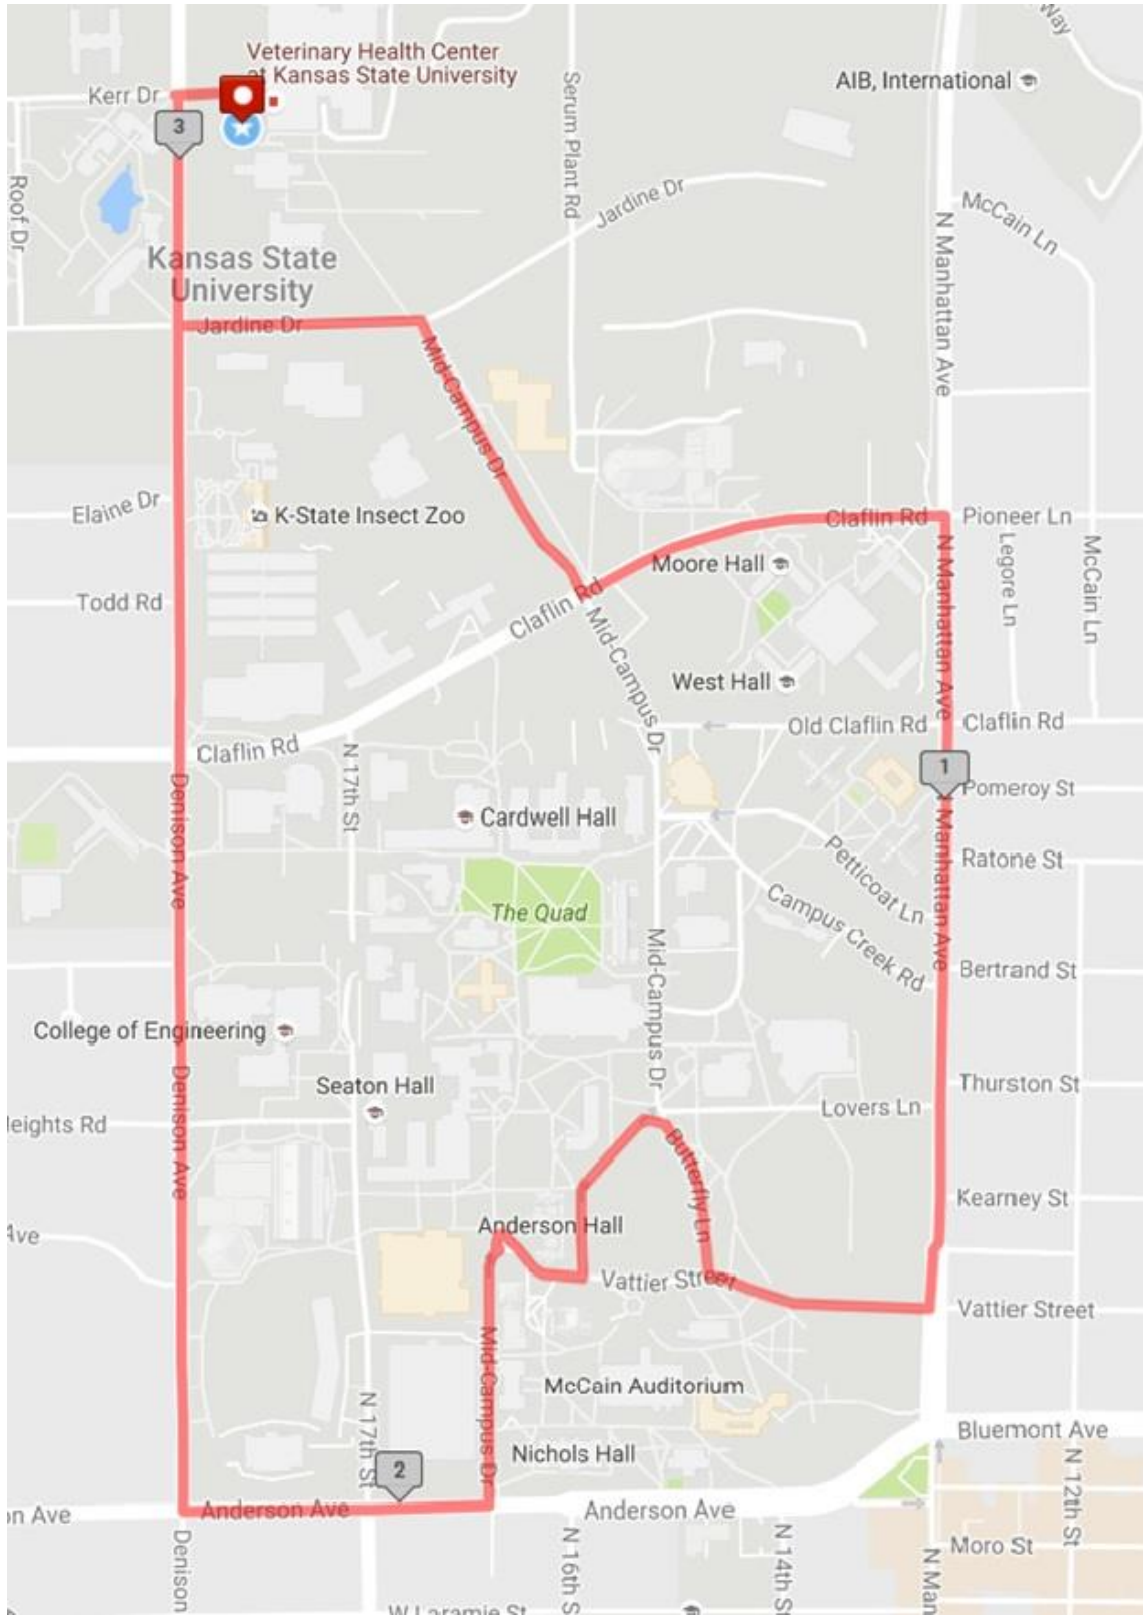

22nd Annual Dog 'n Jog Race Route
5K (1x), 10K (2x)

1.5K fun run