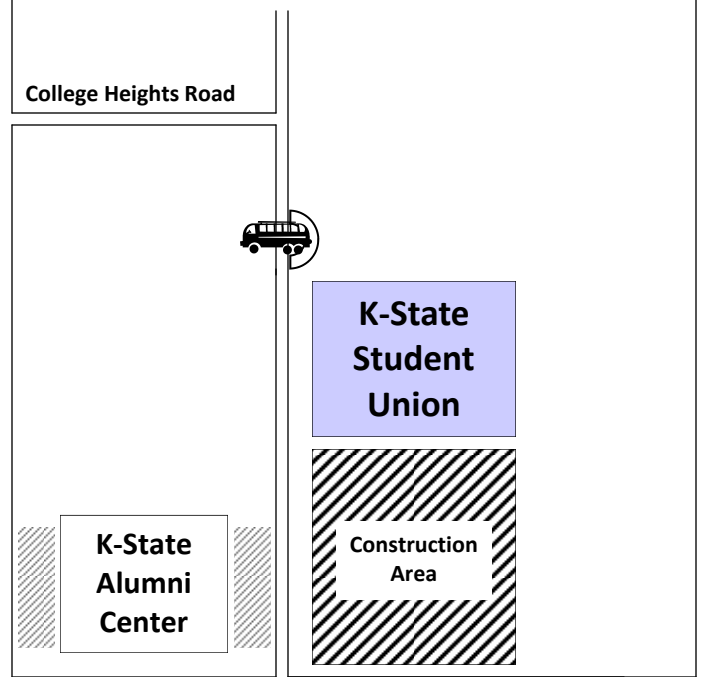

KSU Football Stadium

Bramlage Coliseum

Chester E. Peters Recreation Complex

CONFERENCE PARKING

You are welcome to park in Lots B5 and B6 which are the two lots at the College of Veterinary Medicine and Lot D1 near the old Memorial Stadium off of Denison Avenue (all marked here in yellow). Do not park in client parking or reserved stalls as you may get ticketed.

The conference will be held in the K-State Student Union. The VetJet shuttle will run continuously throughout the conference and will stop at the Small Animal Entrance at the Vet School, on the East end of the D1 parking lot, and at the northwest corner of the K-State Student Union. 

Please print the e-mailed parking permit and display it on your passenger side dashboard. The permit must be clearly visible from outside the vehicle.

D1 Parking Lot (West Stadium) Conference Parking HERE 

Kimball Avenue

Denison Avenue

Claflin Road

71st Annual Conference for Veterinarians Campus Parking Map

Anderson Avenue

17th Street

N. Manhattan Avenue