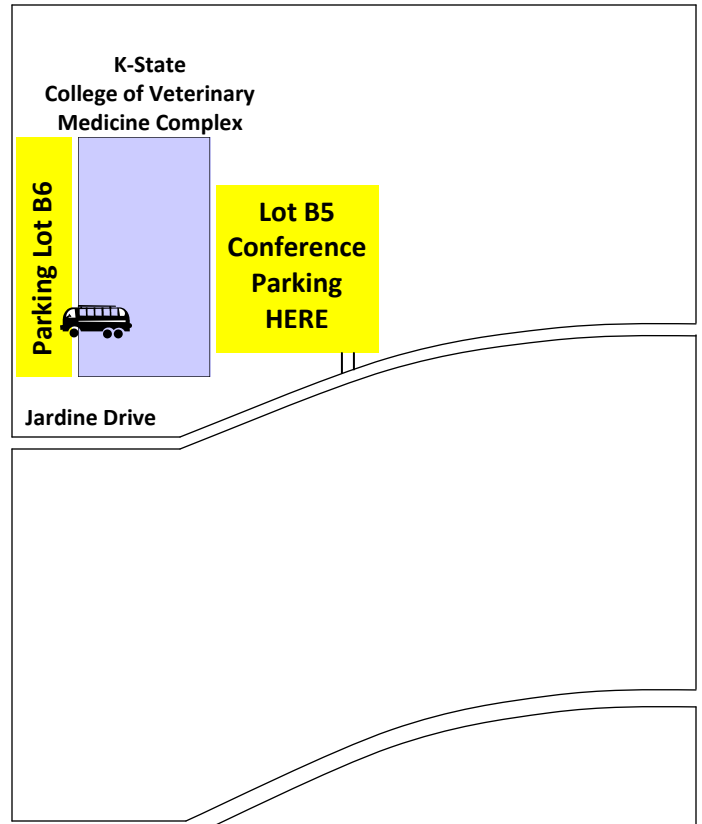

KSU Football Stadium

Bramlage Coliseum

Chester E. Peters Recreation Complex

CONFERENCE PARKING

You are welcome to park in Lots B5 and B6 which are the two lots at the College of Veterinary Medicine and Lot D1 near the old Memorial Stadium off of Denison Avenue (all marked here in yellow). Do not park in client parking or reserved stalls as you may get ticketed.

The conference will be held in the K-State Student Union. The VetJet shuttle will run continuously throughout the conference and will stop at the Small Animal Entrance at the Vet School, on the East end of the D1 parking lot, and at the northwest corner of the K-State Student Union. 

Please print the e-mailed parking permit and display it on your passenger side dashboard. The permit must be clearly visible from outside the vehicle.

D1 Parking Lot (West Stadium) Conference Parking HERE 

Kimball Avenue

Denison Avenue

Claflin Road

71st Annual Conference for Veterinarians Campus Parking Map

Anderson Avenue

17th Street

N. Manhattan Avenue