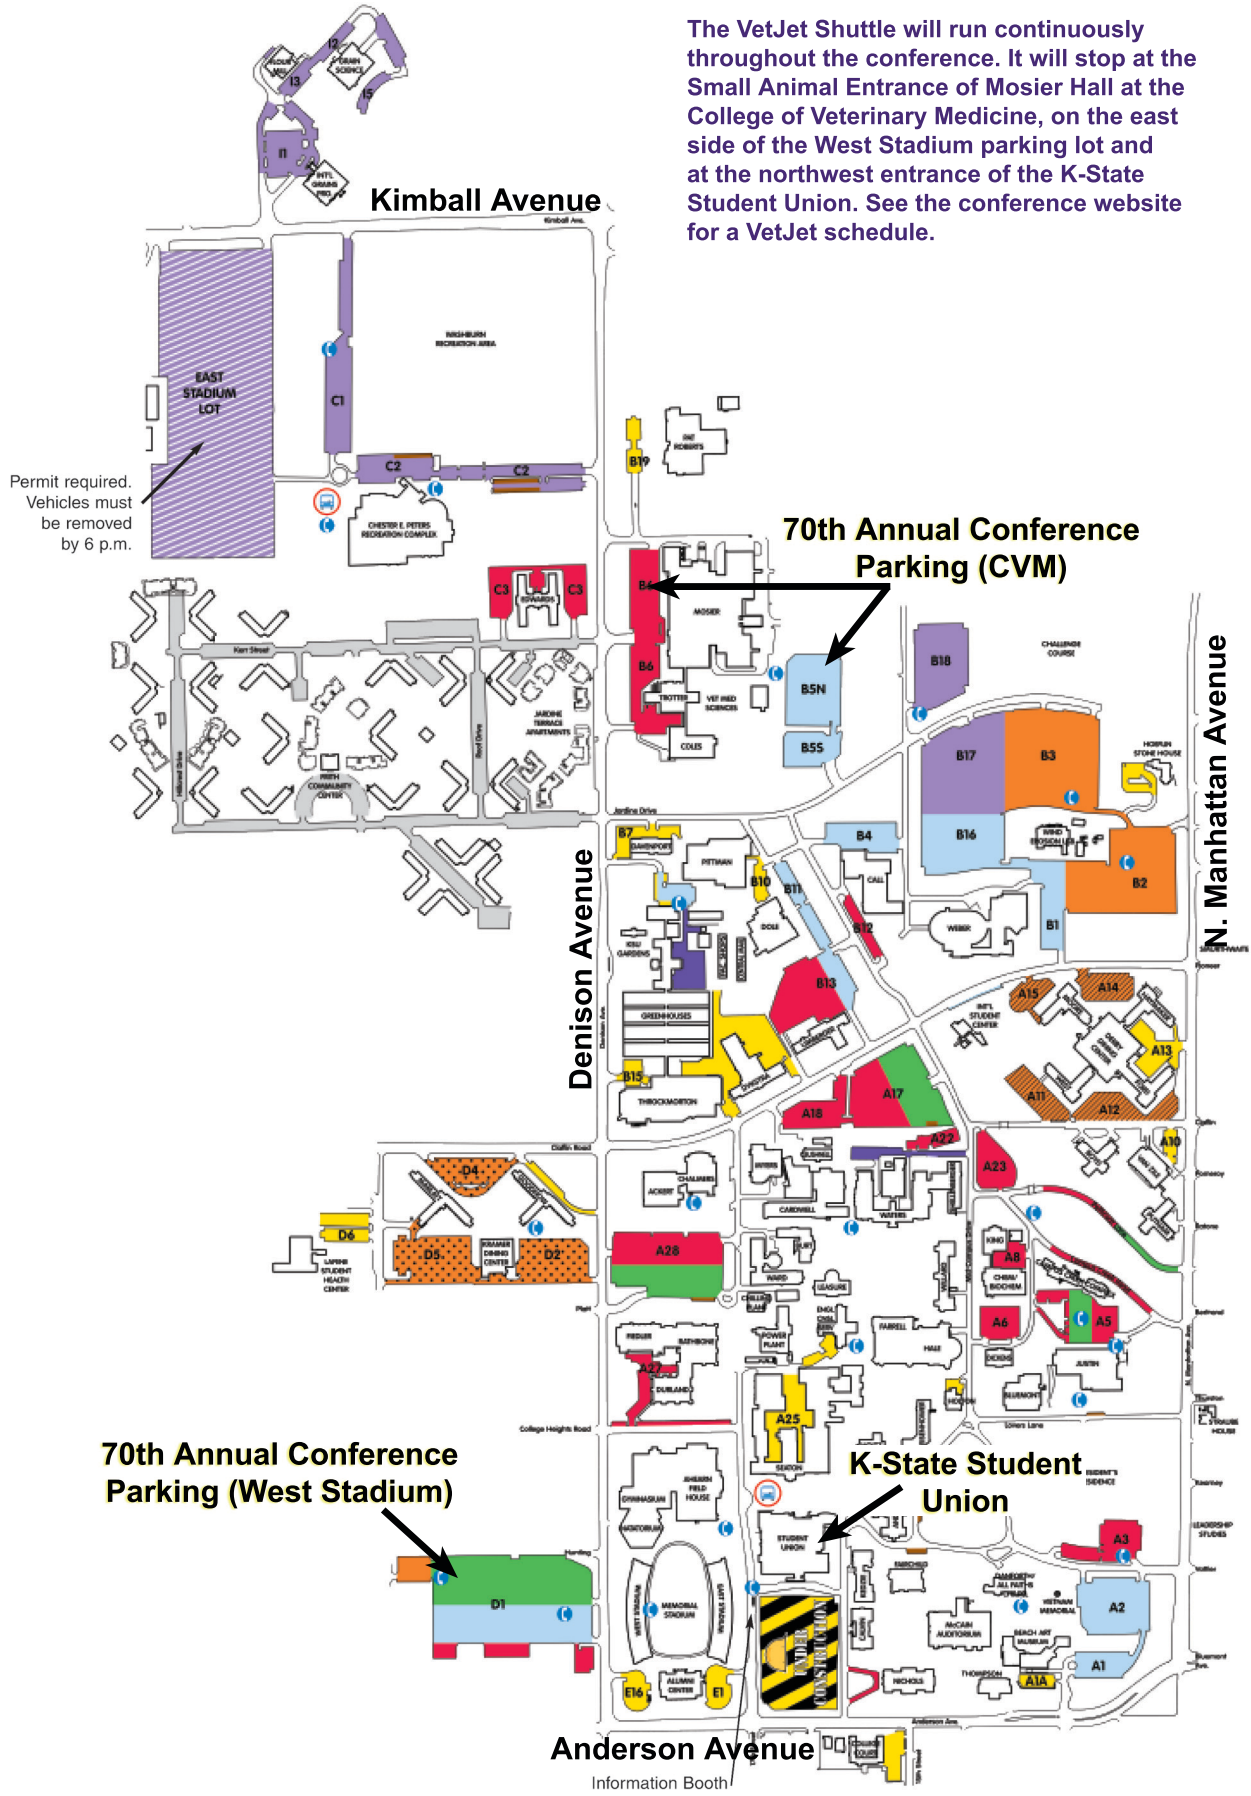

70th Annual Conference for Veterinarians Parking Map

The VetJet Shuttle will run continuously throughout the conference. It will stop at the Small Animal Entrance of Mosier Hall at the College of Veterinary Medicine, on the east side of the West Stadium parking lot and at the northwest entrance of the K-State Student Union. See the conference website for a VetJet schedule.

Permit required. Vehicles must be removed by 6 p.m.

70th Annual Conference Parking (CVM)

70th Annual Conference Parking (West Stadium)

K-State Student Union

Anderson Avenue
Information Booth